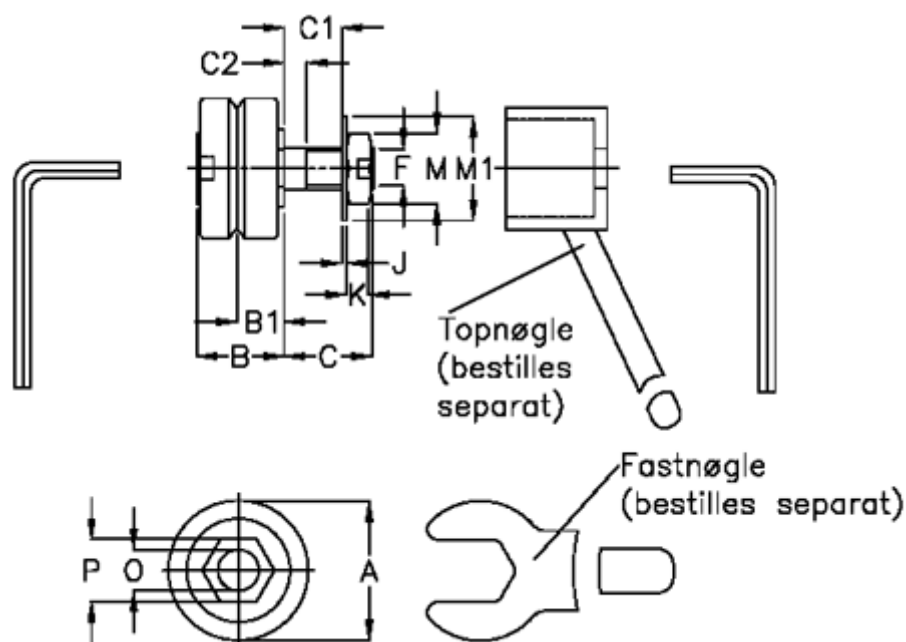

Article number: 057153202513

Description: HEPCO GV3 bearing LJ 25 CDRNS
Standard With Long Stud

Measures

a = 25.0	K = 5.0
B = 16.6	M = 13
B1 = 9.00	M1 = 17
C = 19.0	O = 8
C1 = 13.0	P = 13
C2 = 4.9	Weight kg/1000 = 0.051
F = M8 x 1	
J = 1.00	